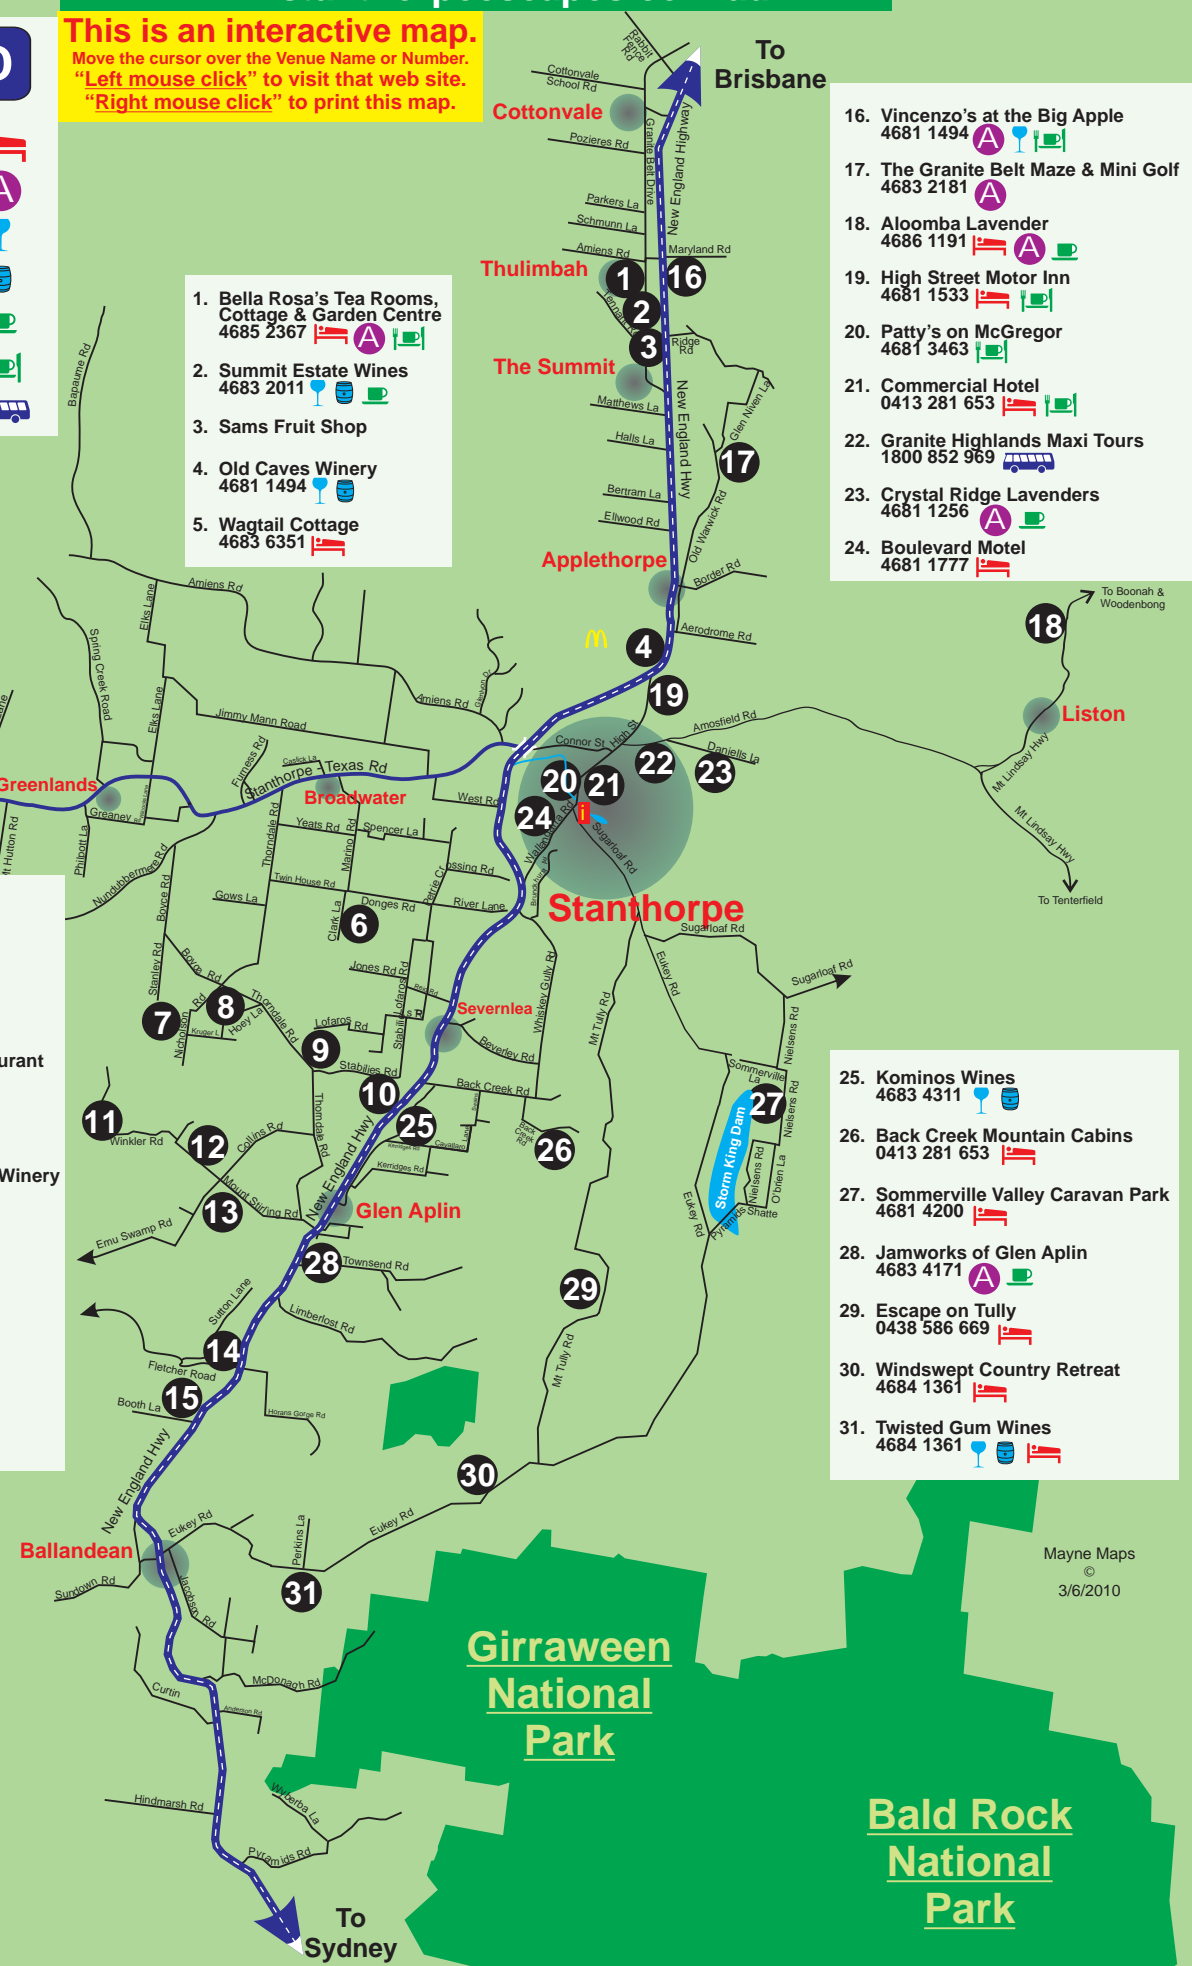

Stanthorpe Escapes

www.stanthorpeescape.com.au

LEGEND

- Accommodation 
- Attractions 
- Vineyard/Cellar Door 
- Winery 
- Café 
- Restaurant 
- Tours 

This is an interactive map.
Move the cursor over the Venue Name or Number.
"Left mouse click" to visit that web site.
"Right mouse click" to print this map.

1. Bella Rosa's Tea Rooms, Cottage & Garden Centre
4685 2367 
2. Summit Estate Wines
4683 2011 
3. Sams Fruit Shop
4. Old Caves Winery
4681 1494 
5. Wagtail Cottage
4683 6351 

6. Moonrise Estate
4683 6203 
7. Granite Gardens & Luxury Cottages
4683 5161 
8. Bush Rock Gallery
4683 5306 
9. Claudia's Country Restaurant
4683 5117 
10. Severn River Inn
0429 138 838 
11. Granite Belt Highlands Winery
4683 4303 
12. Jester Hill Wines
4683 4380 
13. Mountview Wines
4683 4316 
14. RoversRest
4683 4121 
15. Mason Wines
4684 1341 

16. Vincenzo's at the Big Apple
4681 1494 
17. The Granite Belt Maze & Mini Golf
4683 2181 
18. Aloomba Lavender
4686 1191 
19. High Street Motor Inn
4681 1533 
20. Patty's on McGregor
4681 3463 
21. Commercial Hotel
0413 281 653 
22. Granite Highlands Maxi Tours
1800 852 969 
23. Crystal Ridge Lavenders
4681 1256 
24. Boulevard Motel
4681 1777 

Mayne Maps
©
3/6/2010